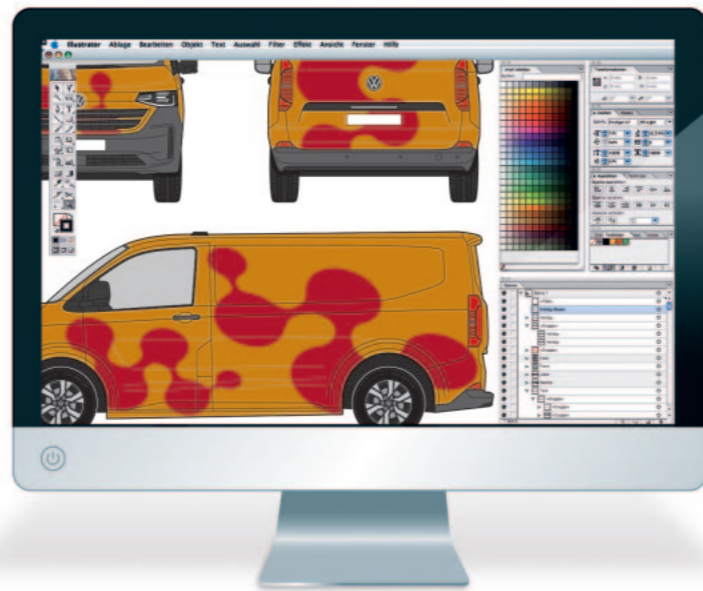

CAR-SPECIAL®

Efficient vehicle lettering and wrapping – low cost, simple and fast